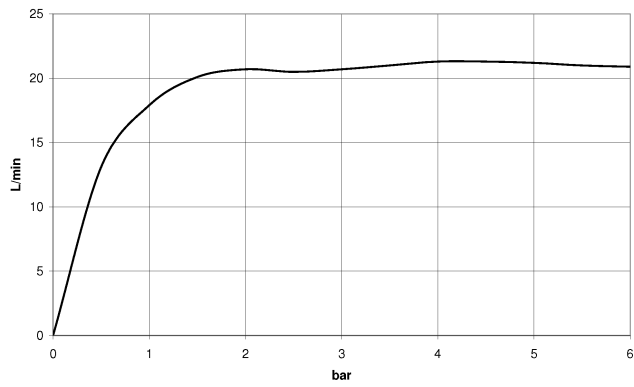

33 233 660

- spout: circular, air-enriched flow
- max. flow 14 l/min at 3 bar flow pressure
- Hand shower: COMPACT RAIN, max. flow rate 6.8 l/min (at 3 bar)
- complete hand shower set with anti-scale system
- automatic bath/shower diverter
- 202mm projection
- slide-on rosettes Ø 60 mm
- gauge 150 mm - 15 mm
- 1/2" connection
- metal shower hose 1250mm with integrated anti-twist protection
- shower holder rosette Ø 57mm

Intrinsic protection against back flow.

	Chrome	33 233 660-00
	Brushed Platinum	33 233 660-06
	Dark Chrome	33 233 660-19
	Light Gold	33 233 660-26
	Brushed Light Gold	33 233 660-27
	Matte Black	33 233 660-33
	Brushed Bronze	33 233 660-42
	Brushed Champagne (22kt Gold)	33 233 660-46
	Champagne (22kt Gold)	33 233 660-47
	Brushed Chrome	33 233 660-93
	Brushed Dark Platinum	33 233 660-99

33 233 660

mm [inches]

Flow rate chart

Certificates

Belgaqua_21-025- LGA_29687. WRAS_2207043.
27_1.

33 233 660

Parts for other finishes can be found here: [Brushed Platinum](#)

Spare parts list