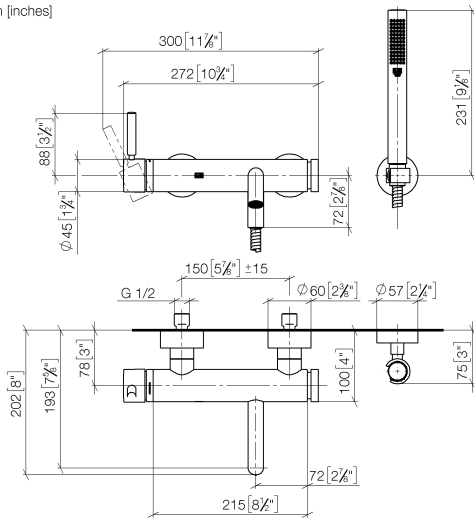

33 233 660

- spout: circular, air-enriched flow
- max. flow 14 l/min at 3 bar flow pressure
- Hand shower: COMPACT RAIN, max. flow rate 6.8 l/min (at 3 bar)
- complete hand shower set with anti-scale system
- automatic bath/shower diverter
- 202mm projection
- slide-on rosettes Ø 60 mm
- gauge 150 mm - 15 mm
- 1/2" connection
- metal shower hose 1250mm with integrated anti-twist protection
- shower holder rosette Ø 57mm

33 233 660

mm [inches]

Flow rate chart

Certificates

Belgaqua_21-025- LGA_29687. WRAS_2207043.
27_1.

33 233 660

Parts for other finishes can be found here: [Brushed Platinum](#)

Spare parts list

No.	Item Number	Name	Quantity used	Delivery time
1	33 200 660-00	META Single-lever bath mixer for wall mounting without shower set - Chrome	1	10
2	28 050 920-00	holder	1	60
3	90 30 02 072 00-00	Metal shower hose 1/2" x 3/8" x 1250 mm - Chrome	1	10
4	90 12 11 140 30-00	shower	1	10